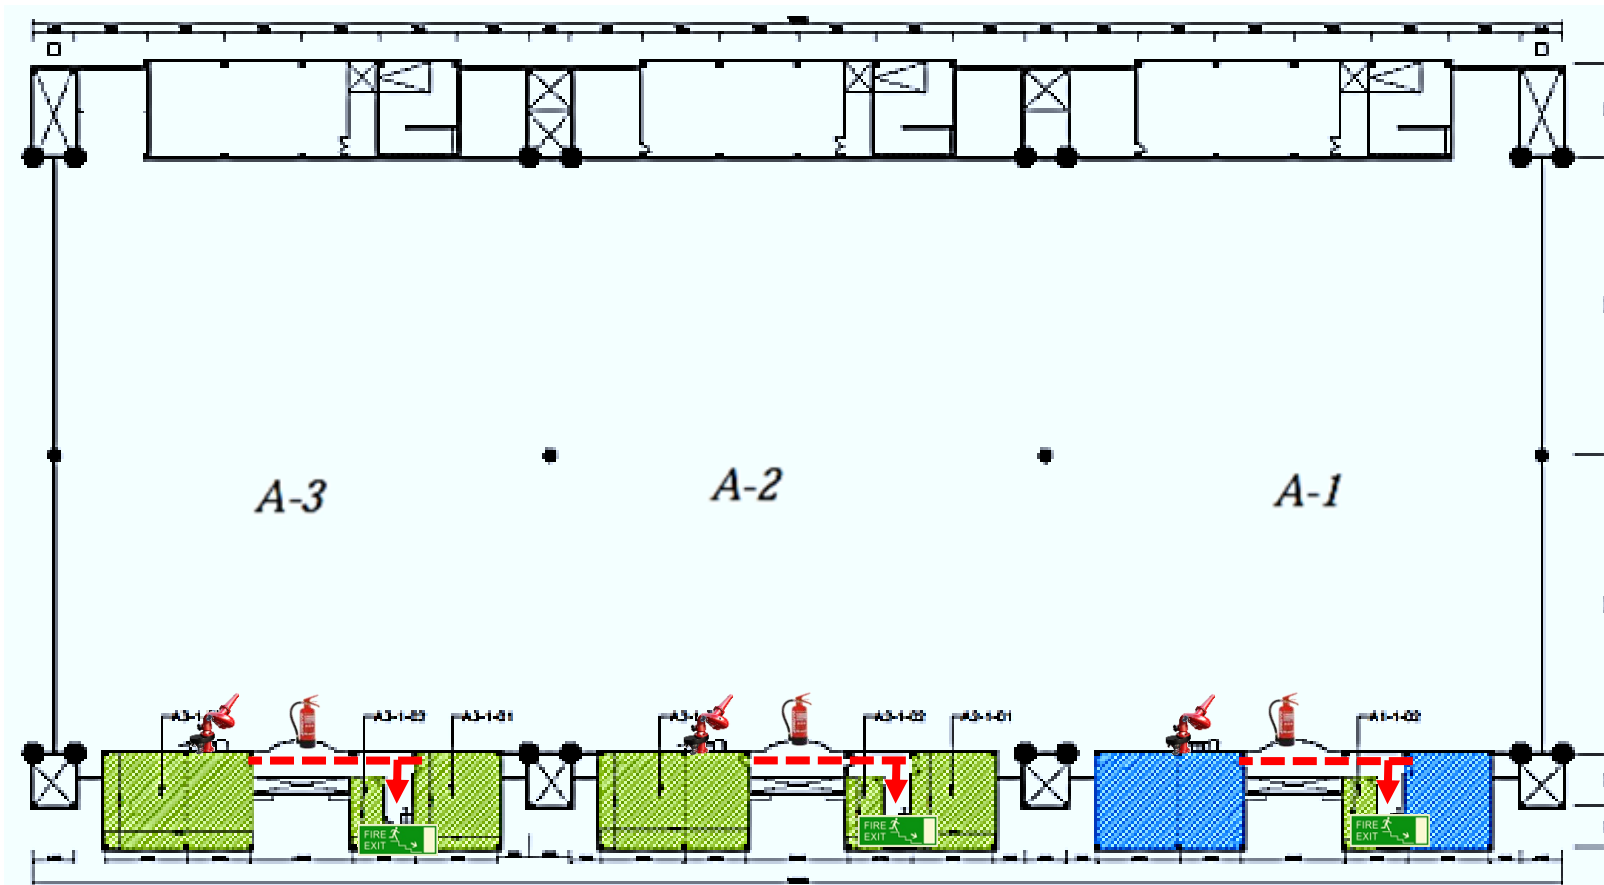

JALUR EVAKUASI DARURAT HALL A LANTAI MEZANIN

EMERGENCY EVACUATION ROUTE OF HALL A MEZZANINE FLOOR

Keterangan/ Legend:

: Tangga Darurat/
Emergency Stair

: Jalur Evakuasi/
Evacuation Route

: Hydrant Gedung/
Indoor Hydrant